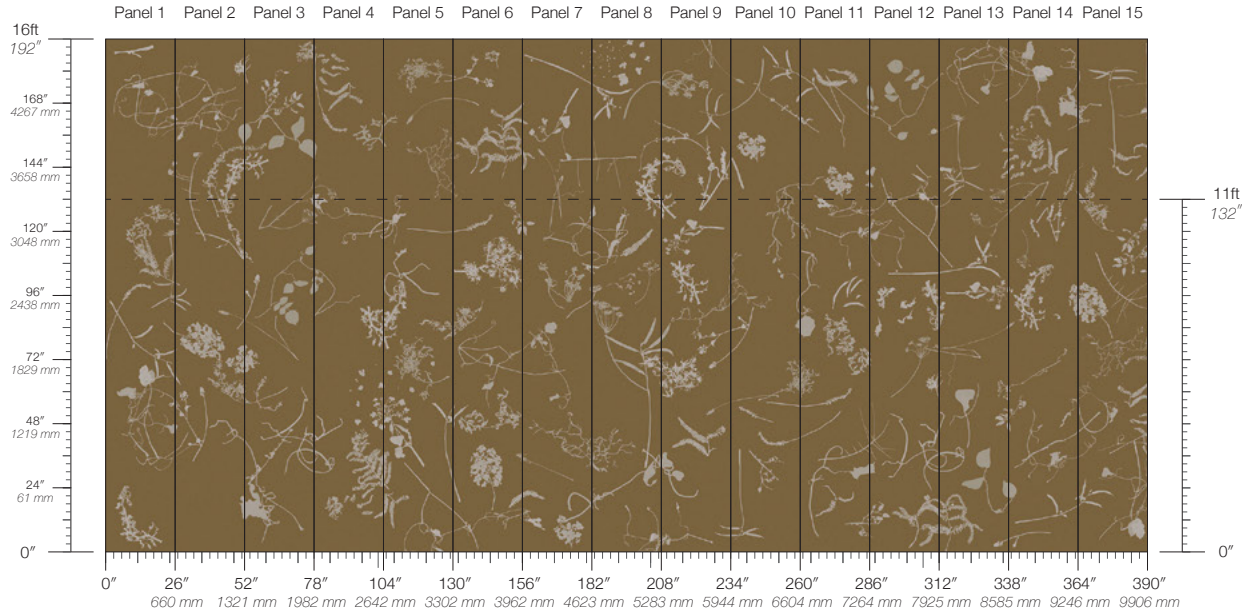

Eden Cumin

Suitable for residential and some commercial projects

COLOR
Cumin

STOCK
Made to order

MAINTENANCE
Water-based cleanser

CONTACT
sales@calicowallpaper.com
+1 718 243 1705
57 Lispenard Street
New York, NY 10013 USA

ITEM
3616

LEAD TIME
4 weeks to print

ENVIRONMENTAL
FSC Certified Content

CONTENT
Clay-Coated Paper

MINIMUM
1 panel

SPECS
100% Cellulose face
Non-woven backing
7.1 oz per linear yard
117 g per linear meter
Smooth surface texture

DISCLAIMER
Refer to our website to see the full mural artwork. Reference the physical sample for color and texture. Panel maps represent mural artwork only.

PANEL WIDTH
26" / 661 mm trimmed

PRICE
Available upon request

PANEL HEIGHT
132" / 3353 mm standard
192" / 4877 mm extended

ORIGIN
USA

TESTING
(US) ASTM E84 Adhered Class A

REPEAT
Non-repeating

DETAILS
Custom options available